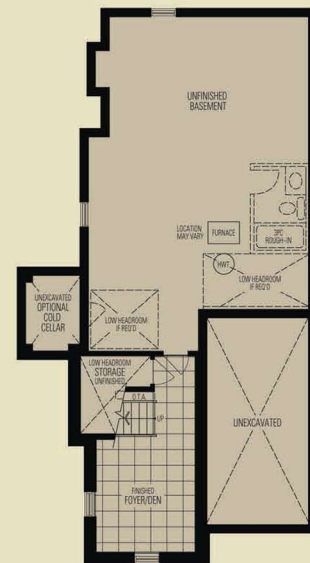

# PRAIRIE OAK

Elevation 'A' 2177 sq.ft.

(INCLUDES 169 Sq. Ft. OF FINISHED BASEMENT FOYER)

TH8C  
ELEVATION 'A'

Ground Floor  
Elevation 'A'

Second Floor  
Elevation 'A'

Basement Plan 'A'