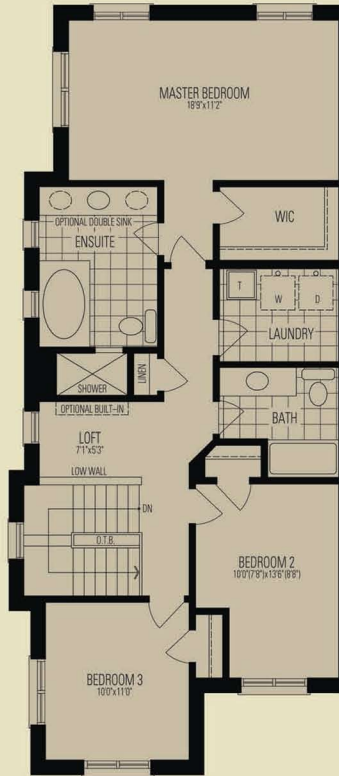

# PRAIRIE OAK

Elevation 'A' 2177 sq.ft.

(INCLUDES 169 Sq. Ft. OF FINISHED BASEMENT FOYER)

TH8C  
ELEVATION 'A'

Ground Floor  
Elevation 'A'

Second Floor  
Elevation 'A'

Basement Plan 'A'